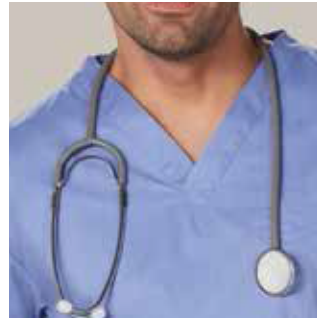

M7630
UNISEX SCRUB TOP

FABRIC
65% Polyester, 35% Cotton.

STYLE
V-neck. Left chest and two lower front pockets, with

M7630-UNISEX SCRUB TOP

EASY FIT	XS	S	M	L	XL	2XL	3XL	4XL	5XL
LADIES SIZES	8-10	12	14	16	18	20	22	24	26
CHEST	107	112	117	122	127	132	137	142	147
BODY LENGTH	72	73	74	75	76	77	78	79	80

BLACK

MID BLUE

NAVY

PURPLE

TEAL

BRANDING OPTIONS

- Screen Printing
- Direct to Garment Print (DTG)
- Embroidery
- Digital Transfer

IDEAL FOR