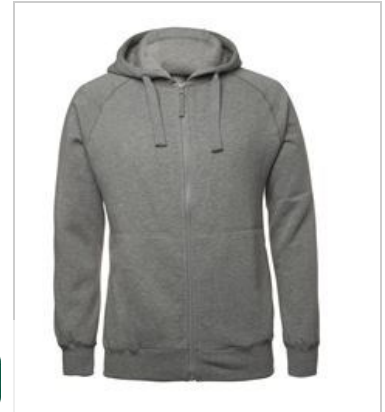

C OF C KIDS & ADULTS FULL ZIP FLEECE HOODIE

S3FH

A wardrobe favourite

colours
OF COTTON

Available Colours:

13% Marle
(Adults Only)

Black (Adults
& Kids)

Gunmetal
(Adults Only)

Navy (Adults
& Kids)

Details

- > Urban Fit
- > 80% Cotton, and 20% Polyester
- > Cotton rich CVC Fleece 310gsm
- > Fully lined hood
- > Raglan sleeves
- > No drawcord on kids sizes
- > 2XS, XS only in Gunmetal