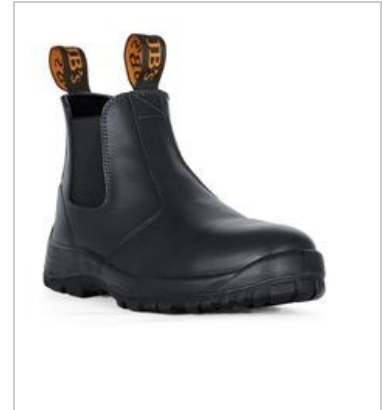

JB'S 37 S PARALLEL SAFETY BOOT

9H5

Available Colours:

Black

Brown

Details

- > Dual density PU/PU sole construction
- > 200J impact resistant steel toe cap
- > Inside mesh lining
- > Elastic sided
- > Front and back webbing puller
- > Ladder grip at mid sole
- > Oil resistant, Anti-static sole
- > SRC slip resistant sole
- > Cushioning PU insock for a whole day comfort
- > Individually boxed, carton of 5
- > Meets AS 2210.3:2019 Certified by BSI BMP No 622279

Sizing

AU/UK	3	4	5	6	7	7.5	8	8.5	9	9.5	10	10.5	11	11.5
MENS														
US	4	5	6	7	8	8.5	9	9.5	10	10.5	11	11.5	12	12.5
EU	36	37	38	39	40	40.5	41	41.5	42	42.5	43	43.5	44	44.5

 Anti-Static	 Oil & Fuel Resistant Sole	 Slip Resistant	 Non-Marking Sole
 Shock Absorbent Heel	 200J Impact Resist Steel Toe Cap	 PU/PU Sole Construction	CERTIFIED PRODUCT  benchmark