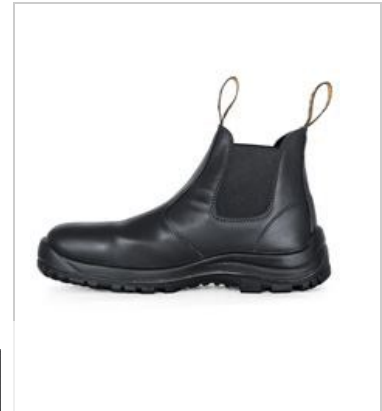

JB'S 37 S PARALLEL SAFETY BOOT

9H5

Available Colours:

Black

Brown

Details

- > Dual density PU/PU sole construction
- > 200J impact resistant steel toe cap
- > Inside mesh lining
- > Elastic sided
- > Front and back webbing puller
- > Ladder grip at mid sole
- > Oil resistant, Anti-static sole
- > SRC slip resistant sole
- > Cushioning PU insock for a whole day comfort
- > Individually boxed, carton of 5
- > Meets AS 2210.3:2019 Certified by BSI BMP No 622279

Sizing

AU/UK	3	4	5	6	7	7.5	8	8.5	9	9.5	10	10.5	11	11.5
MENS														
US	4	5	6	7	8	8.5	9	9.5	10	10.5	11	11.5	12	12.5
EU	36	37	38	39	40	40.5	41	41.5	42	42.5	43	43.5	44	44.5

 Anti-Static	 Oil & Fuel Resistant Sole	 Slip Resistant	 Non-Marking Sole
 Shock Absorbent Heel	 200J Impact Resist Steel Toe Cap	 PU/PU Sole Construction	CERTIFIED PRODUCT  benchmark