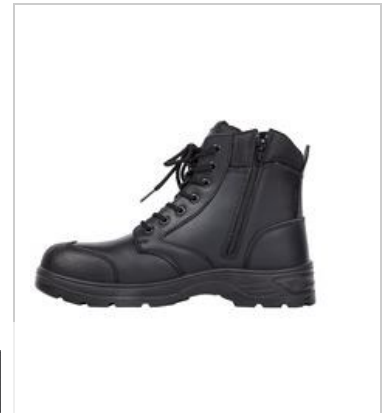

JB'S COMPOSITE TOE 5" ZIP BOOT 9G8

SAFETY & SUPPORT

Available Colours:

Black (FULL
GRAIN
LEATHER)

Wheat
(NUBUCK
LEATHER)

Details

- > PU/PU sole construction
- > Oxford padded tongue and collar
- > YKK zip
- > 200J impact resistant composite toe cap and leather toe cover
- > Pull on tab and reinforced heel
- > Removable extra thick PU insock
- > Inside mesh lining
- > Oil resistant, Anti-static sole
- > SRC slip resistant sole
- > Individually boxed. Carton of 5
- > Meets AS 2210.3:2019 & Certified by BSI BMP No 622279