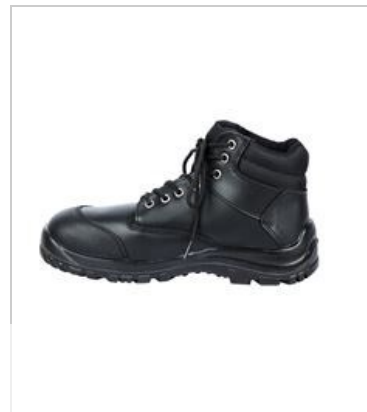

JB'S STEELER LACE UP SAFETY BOOT

9G4

Available Colours:

Black

Wheat

Details

- > Dual density PU injection sole construction
- > Fully lined with polyester mesh, Oxford padded tongue, Oxford cushion collar
- > 200J impact resistant steel toe cap with embossed leather toe cover
- > Triple stitch at inner and outer sides for durability
- > 7 nickel eyelets
- > Toe kick and ladder grip at outsole, shock absorb heel
- > Oil resistant, Anti-static sole
- > SRC slip resistant sole
- > Meets AS 2210.3:2019 certified by BSI BMP # 622279
- > Individually boxed, carton of 5

Sizing

AU/UK	3	4	5	6	7	7.5	8	8.5	9	9.5	10	10.5	11	11.5
MENS														
US	4	5	6	7	8	8.5	9	9.5	10	10.5	11	12.5	12	12.
EU	36	37	38	39	40	40.5	41	41.5	42	42.5	43	43.5	44	44.

Oil & Fuel Resistant Sole	Anti-Static	Slip Resistant	Shock Absorbent Heel
			CERTIFIED PRODUCT benchmark
Non-Marking Sole	Bump Cap	STEEL 200J Impact Resist Steel Toe Cap	