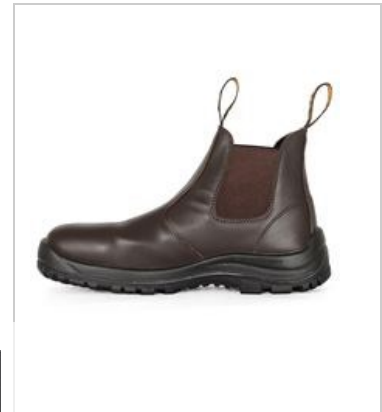

JB'S TRADITIONAL SOFT TOE ELASTIC SIDED BOOT

9F8

Comfortable and durable. Maximum comfort and day long foot support.

Available Colours:

Black

Brown

Details

- > PU/PU sole construction
- > Inside mesh lining
- > Elastic sided
- > Front and back webbing puller
- > Ladder grip at mid sole
- > Individually boxed, carton of 5