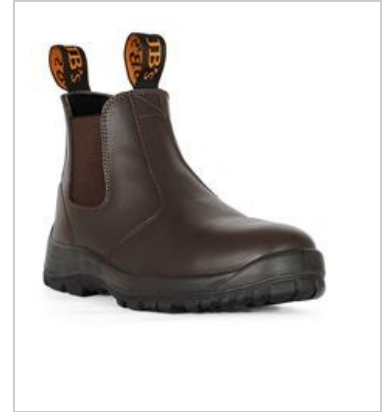

JB'S TRADITIONAL SOFT TOE ELASTIC SIDED BOOT

9F8

Comfortable and durable. Maximum comfort and day long foot support.

Available Colours:

Black

Brown

Details

- > PU/PU sole construction
- > Inside mesh lining
- > Elastic sided
- > Front and back webbing puller
- > Ladder grip at mid sole
- > Individually boxed, carton of 5