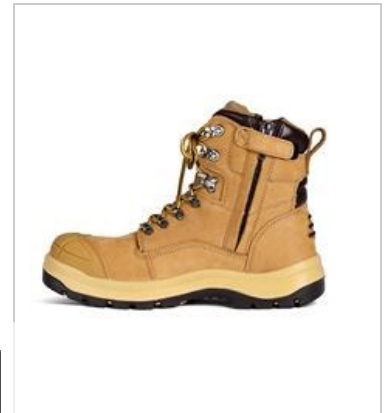

JB'S ROADTRAIN ZIP SAFETY BOOT 9F1

HARD WORKING

Available Colours:

Black
(PREMIUM
FULL GRAIN
LEATHER)

Wheat
(NUBUCK
LEATHER)

Details

- > Nitrile/PU sole construction
- > Removable extra thick PU insert
- > Anti-static sole
- > Non marking sole
- > SRC slip resistant sole
- > Oil resistant sole
- > Flex zone technology
- > 200J impact resistant composite toe cap and TPU toe cover
- > Individually boxed, carton of 5
- > Meets AS 2210.3:2019 Certified by BSI BMP No 622279