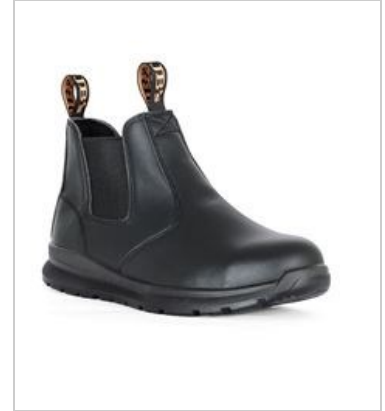

JB'S MICROFIBER SAFETY ELASTIC SIDED BOOT

9C5

Available Colours:

Black

Details

- > Microfibre upper
- > PU/PU injection sole
- > Water splash resistant microfibre upper
- > 200J impact resistant steel toe cap
- > Lined with polyester mesh
- > Font and back webbing puller
- > Shock absorbent heel
- > Oil Resistant, Anti-Static sole
- > SRC Slip resistant sole, Non Marking Sole
- > Meets AS 2210.3:2019 Certified by BSI BMP No 702610
- > Individually boxed, carton of 5