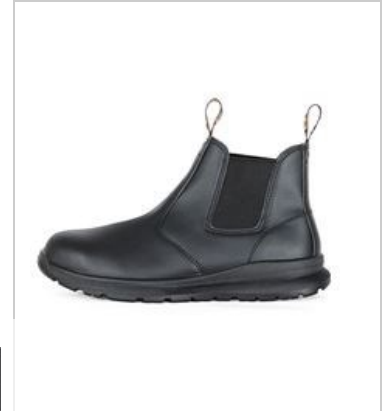

JB'S MICROFIBER SAFETY ELASTIC SIDED BOOT

9C5

Available Colours:

Black

Details

- > Microfibre upper
- > PU/PU injection sole
- > Water splash resistant microfibre upper
- > 200J impact resistant steel toe cap
- > Lined with polyester mesh
- > Font and back webbing puller
- > Shock absorbent heel
- > Oil Resistant, Anti-Static sole
- > SRC Slip resistant sole, Non Marking Sole
- > Meets AS 2210.3:2019 Certified by BSI BMP No 702610
- > Individually boxed, carton of 5