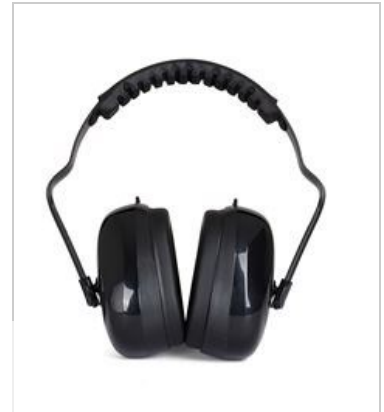

JB'S CLASS 5 EAR MUFF

8M055

Available Colours:

Black

Details

- > High grade protection, economy earmuffs
- > SLC80 30dB Class 5 performance
- > Vinyl cushions, EVA foam, PVC headband
- > Large cup opening with soft cushions, foam filled for comfort and better sealing properties.
- > Easy vertical adjustment head band and rolling ear cup pivot pins for added wearer comfort.
- > Quality construction for hard working environments
- > Single item display polybag
- > Certified to AS/NZS 1270:2002 SMK40476 SAI GLOBAL
- > 24 pairs per Carton