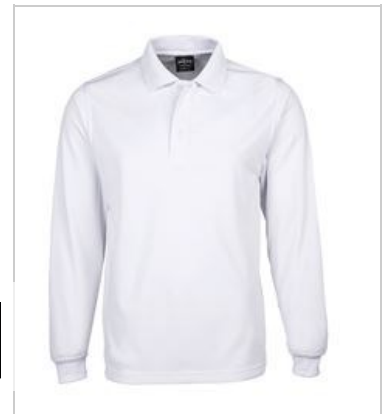

PODIUM LONG SLEEVE POLY POLO

7SPL

Long Sleeve Choice

Available Colours:

Navy (UPF 30)

White (UPF 30)

Details

- > Urban fit
- > 100% Polyester, 160gsm reduced snagging micro knit
- > Podium Cool™ moisture wicking fabric designed to help keep you cool and dry
- > 3-button placket
- > Straight hem with side splits
- > Easy care fabric, Quick drying
- > Complies with Standard AS 4399:2020 for UPF Protection