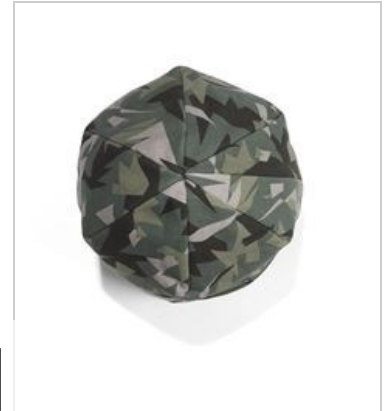

# JB'S KNITTED BEANIE

6RKB

## Available Colours:

Army

Black

Camo

Navy

## Details

- > 95% Polyester 5% Elastane Jersey, lined with 100% Polyester Polar fleece for warmth
- > One size fits most
- > Pack with hanging hook