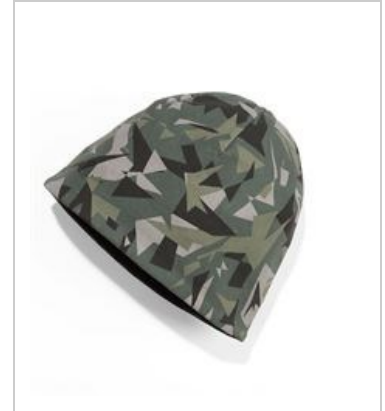

# JB'S KNITTED BEANIE

6RKB

## Available Colours:

Army

Black

Camo

Navy

## Details

- > 95% Polyester 5% Elastane Jersey, lined with 100% Polyester Polar fleece for warmth
- > One size fits most
- > Pack with hanging hook