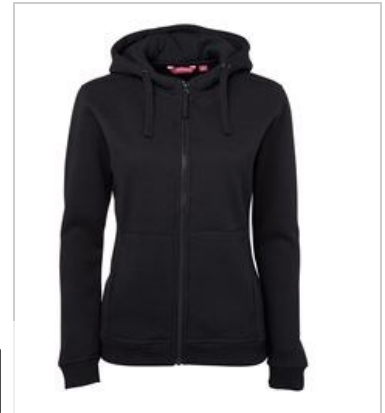

# JB'S LADIES FULL ZIP FLEECE HOODIE

## 3HJ1

Form-fitting comfort

Available Colours:

Black

Details

- > Urban fit
- > 80% Cotton, 20% Polyester
- > Cotton rich CVC Fleece 310gsm
- > Fully lined hood
- > Two front hand pockets
- > Elastane hem for added comfort
- > 1x1 rib cuffs