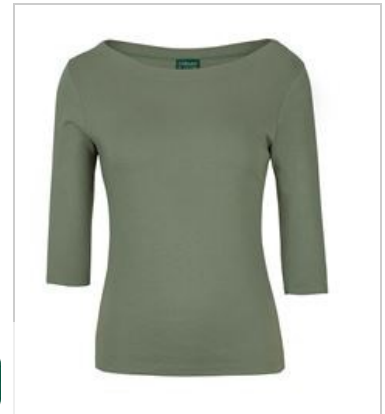

C OF C LADIES 3/4 SLEEVE BOAT NECK TEE

1BT3

colours
OF COTTON

Available Colours:

Black (UPF 50+)

Sage (UPF 50+)

White (UPF 50+)

Details

- > Slim fit
- > 100% Cotton for Comfort, 190gsm stretch interlock
- > Boat Neck
- > 3/4 sleeve length
- > Complies with Standard AS 4399:2020 for UPF Protection (UPF 50+)

Sizing

LADIES	6	8	10	12	14	16	18	20
BUST	35	37.5	40	42.5	45	47.5	50	52.5
SP LENGTH	55	57	59	61	63	65	67	68