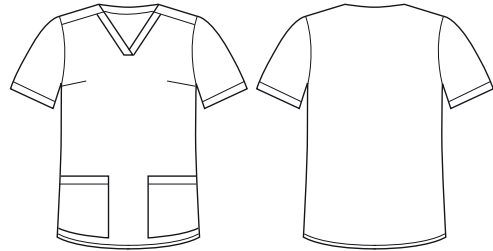

## WOMENS PRINTED SCRUB TOP – BEST FRIENDS

CST147LS